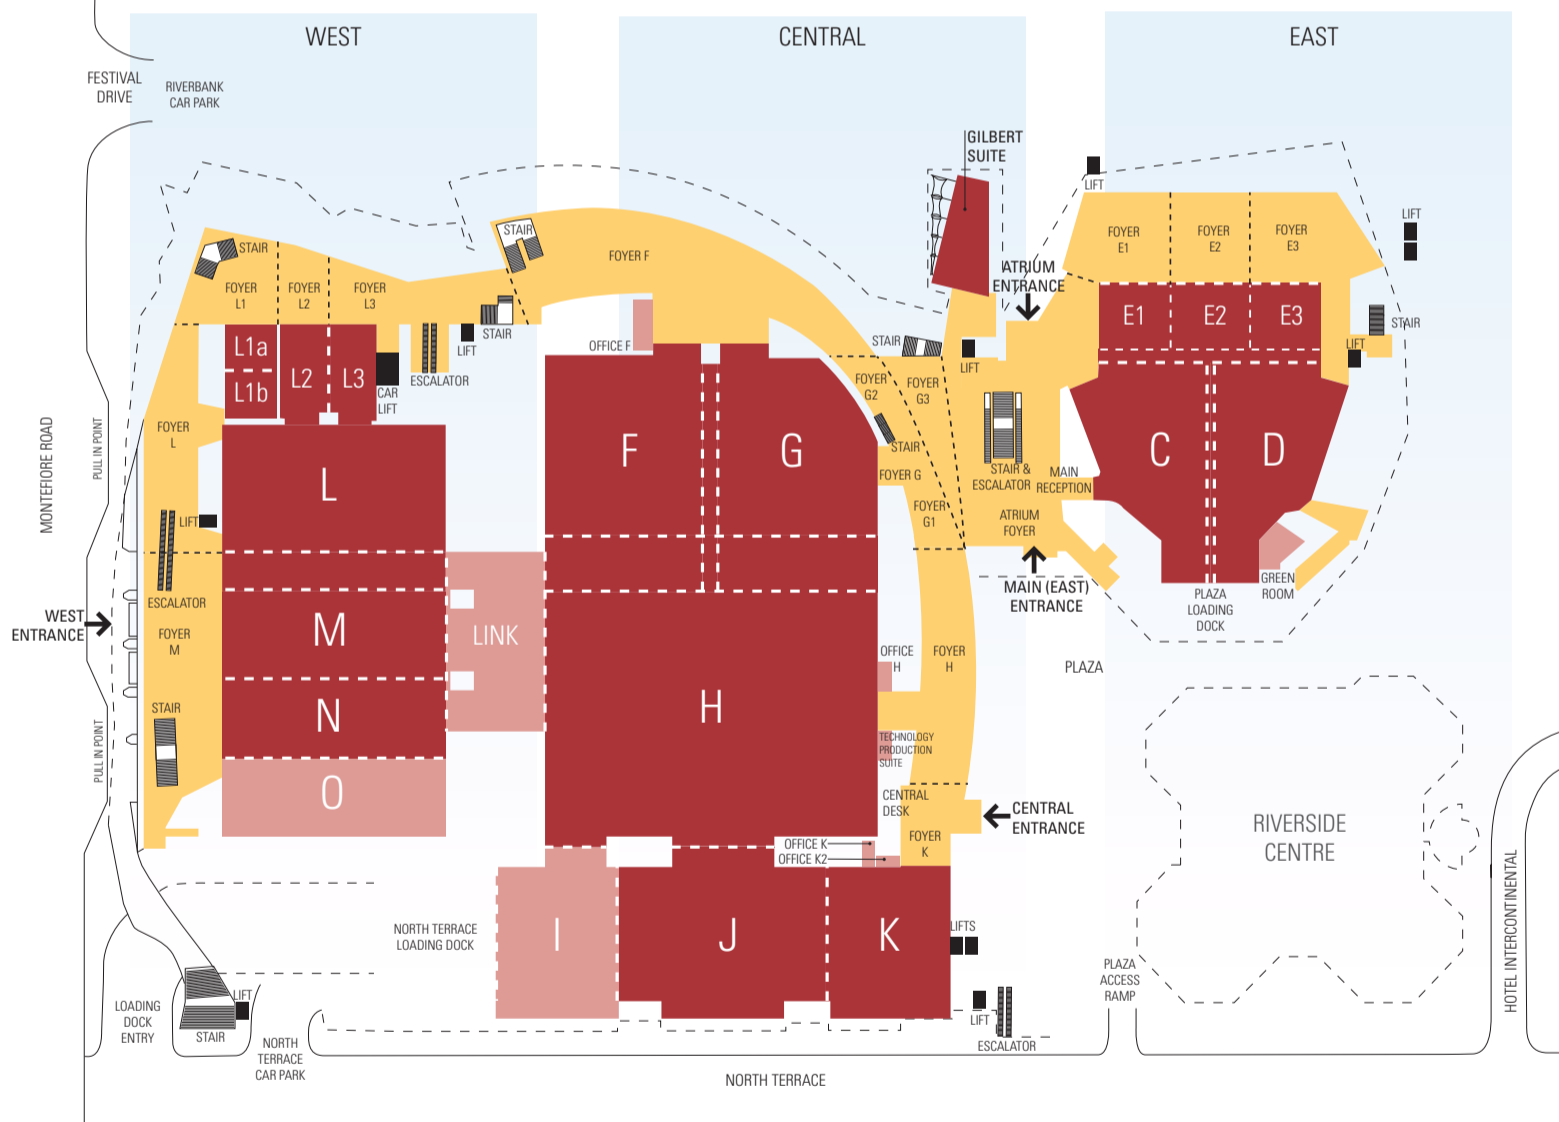

UPPER LEVEL

ADELAIDE
CONVENTION
CENTRE

For more information visit
adelaidecc.com.au

GROUND LEVEL

LOWER LEVEL

0 5 10 20 30 40 50
SCALE

Updated: 29 April, 2024