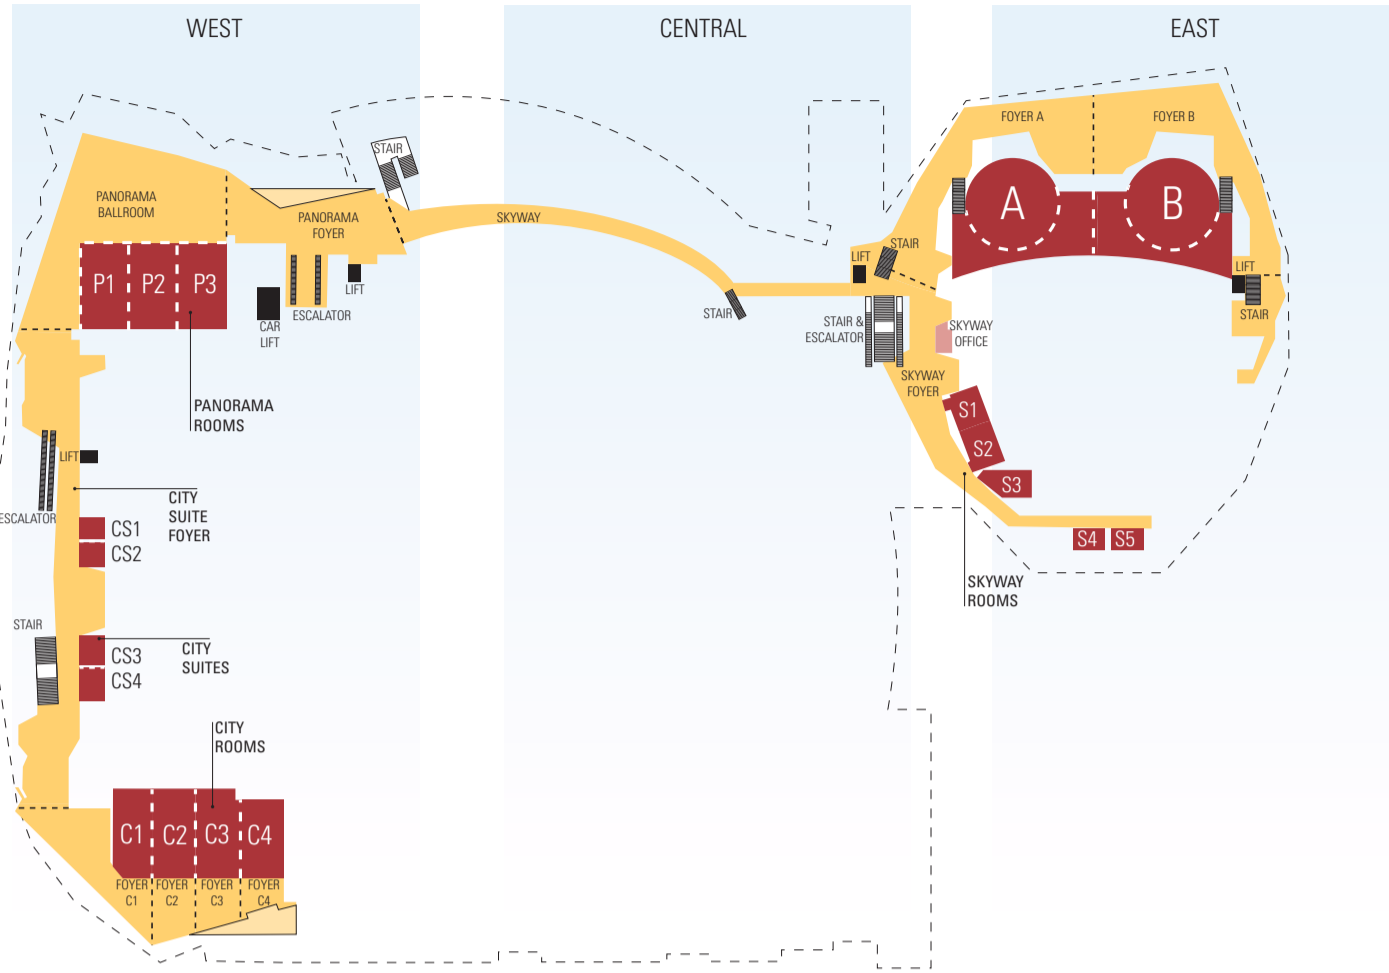

UPPER LEVEL

ADELAIDE
CONVENTION
CENTRE

For more information visit
adelaidecc.com.au

GROUND LEVEL

LOWER LEVEL

0 5 10 20 30 40 50
SCALE

Updated: 29 April, 2024